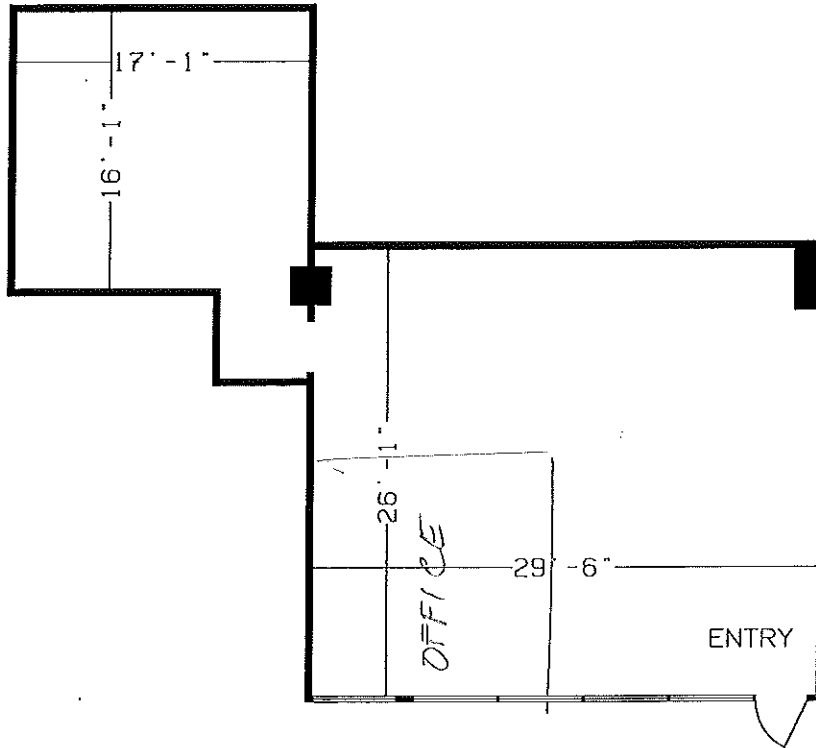

118

SUITE 118

1300 NW 17th AVE.

DELRAY BEACH, FLORIDA

AS MEASURED JUNE 1, 2006

MEASURE MASTERS
Floor Planning & Blue Print Service
800-709-3332

SUITE 152

1300 NW 17th AVE.

DELRAY BEACH, FLORIDA

AS MEASURED JUNE 1, 2006

MEASURE MASTERS
Floor Planning & Blue Print Service
800-709-3332

260

SUITE 260

1300 NW 17th AVE.

DELRAY BEACH, FLORIDA

1' 6" 12'
SCALE

AS MEASURED JUNE 1, 2006

MEASURE MASTERS
Floor Planning & Blue Print Service
800-709-3332