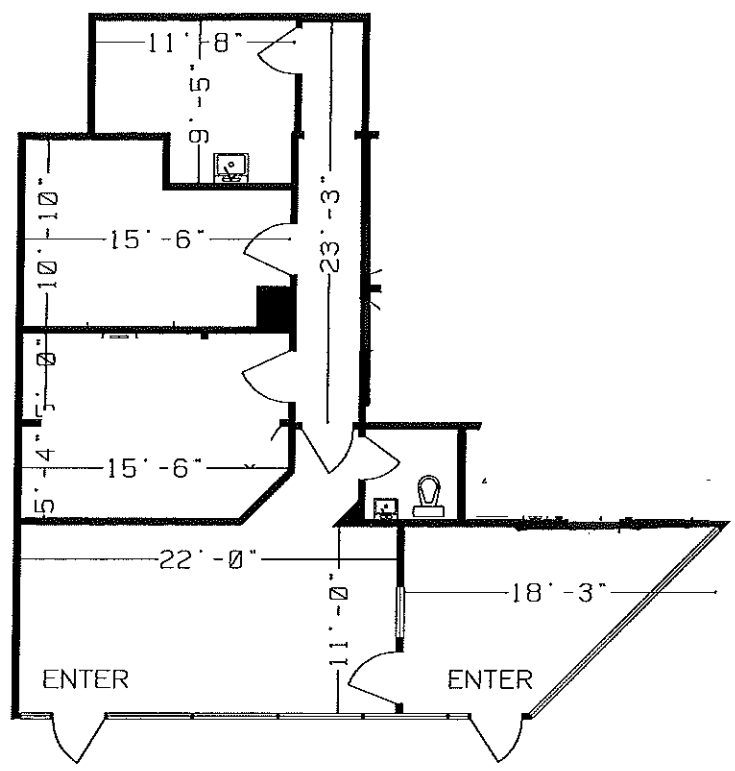

118

SUITE 118

1300 NW 17th AVE.

DELRAY BEACH, FLORIDA

AS MEASURED JUNE 1, 2006

MEASURE MASTERS
Floor Planning & Blue Print Service
800-709-3332

SUITE 152

1300 NW 17th AVE.

DELRAY BEACH, FLORIDA

AS MEASURED JUNE 1, 2006

MEASURE MASTERS
Floor Planning & Blue Print Service
800-709-3332

260

SUITE 260

1300 NW 17th AVE.

DELRAY BEACH, FLORIDA

1' 6" 12'
SCALE

AS MEASURED JUNE 1, 2006

MEASURE MASTERS
Floor Planning & Blue Print Service
800-709-3332