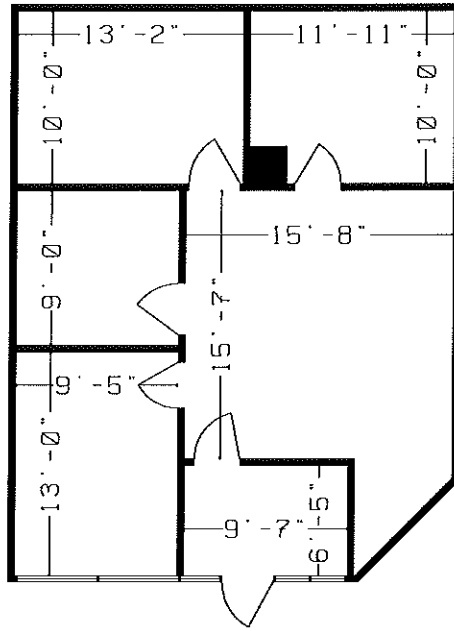

118

SUITE 118

1300 NW 17th AVE.

DELRAY BEACH, FLORIDA

AS MEASURED JUNE 1, 2006

MEASURE MASTERS
Floor Planning & Blue Print Service
800-709-3332

SUITE 152

1300 NW 17th AVE.

DELRAY BEACH, FLORIDA

AS MEASURED JUNE 1, 2006

MEASURE MASTERS
Floor Planning & Blue Print Service
800-709-3332

260

SUITE 260

1300 NW 17th AVE.

DELRAY BEACH, FLORIDA

1' 6" 12'
SCALE

AS MEASURED JUNE 1, 2006

MEASURE MASTERS
Floor Planning & Blue Print Service
800-709-3332